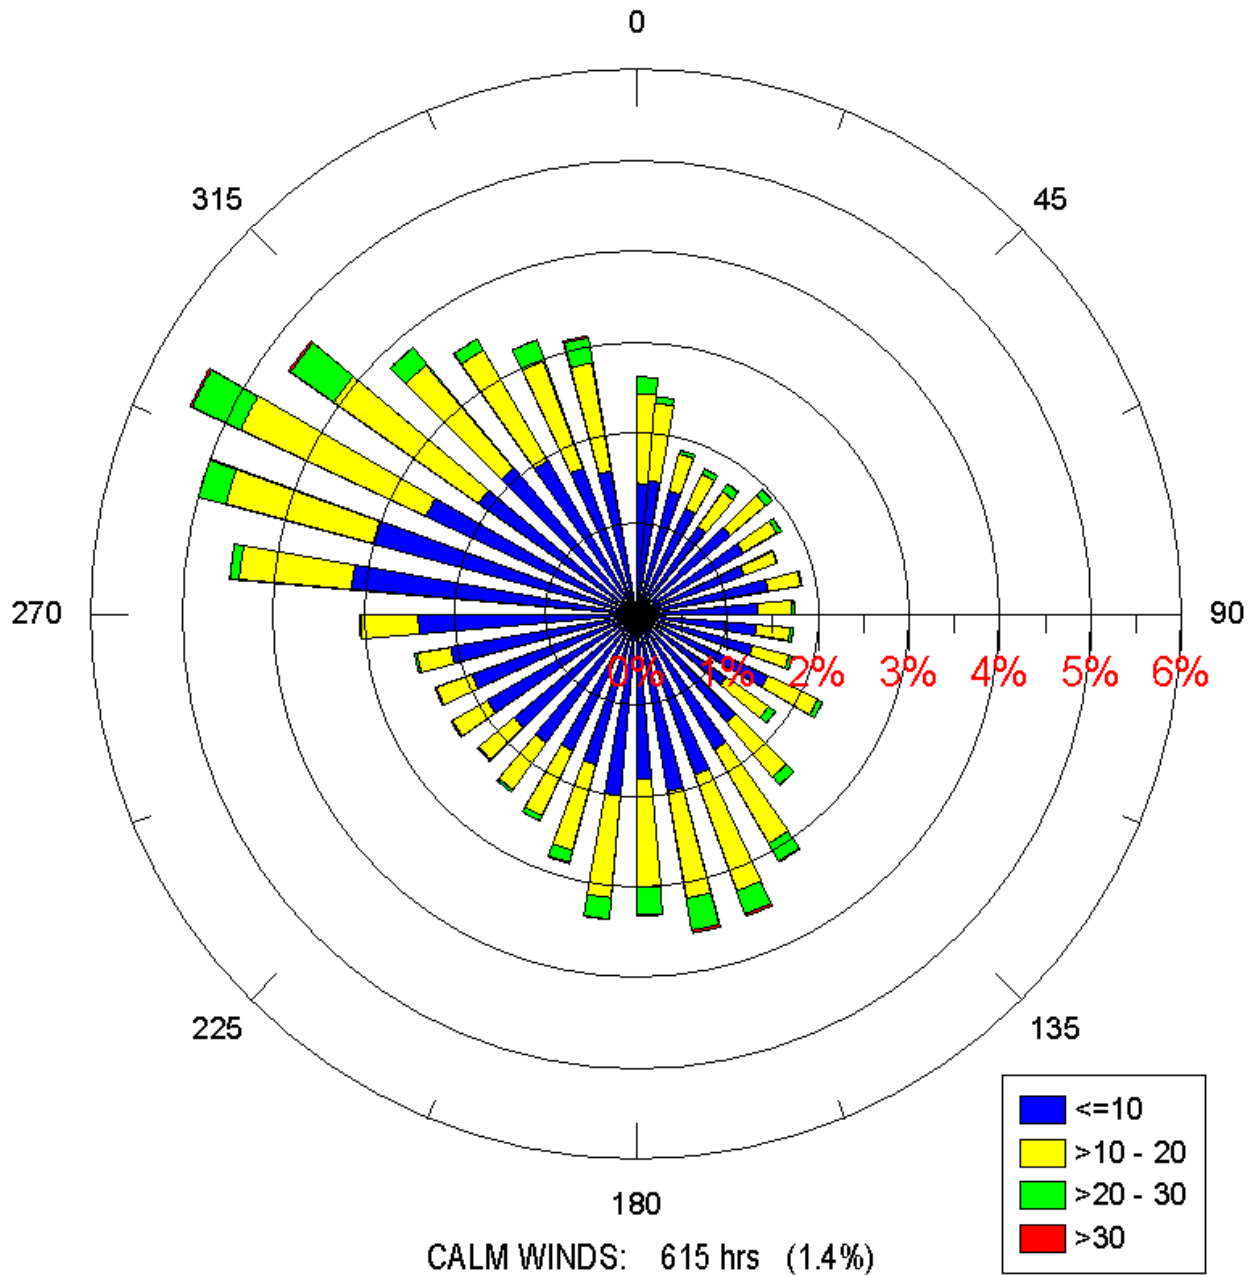

WEATHERBANK, INC.

HOURLY WIND DIRECTION / SPEED DISTRIBUTION FOR PILOT MOUND (CWPO)

JAN 1, 2000 through JAN 1, 2005

WEATHERBANK, INCORPORATED
1015 WATERWOOD PARKWAY, SUITE J, EDMOND, OKLAHOMA 73034 U.S.A.
(405) 359-0773 / (405) 341-0115 FACSIMILE